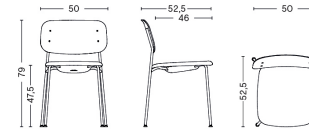

Dimensions W39 x D39 x H75 cm

Seat height 75, Seat depth 36 cm

Footrest height 29 cm

SOFT EDGE 32 BAR STOOL / LOW

Base solid oak

Seat moulded oak veneer
/ with standard glider

Optional carpet glider, felt glider, soft felt glider

HAY

SOFT EDGE 10, 30 & 70 STEEL

SOFT EDGE 10 CHAIR

Base powder coated steel / chromed steel
Seat & back moulded oak veneer / with standard glider
Optional carpet glider, felt glider, soft felt glider
Stackable 10 pcs.
Dimensions W50 x D52,5 x H79 cm
 Seat height 47,5, Seat depth 46 cm

SOFT EDGE 10 CHAIR, UPHOLSTERY

Base powder coated steel / chromed steel
Seat & back moulded oak veneer with seat upholstery / with standard glider
Optional carpet glider, felt glider, soft felt glider
Stackable 6 pcs.
Dimensions W50 x D52,5 x H79 cm
 Seat height 47,5, Seat depth 46 cm

SOFT EDGE BAR STOOL 30 / HIGH

Base powder coated steel / chromed steel
Seat moulded oak veneer / with standard glider
Optional carpet glider, felt glider, soft felt glider
Dimensions W41,5 x D41,5 x H75 cm
 Seat height 75, Seat depth 36 cm
 Footrest height 29 cm