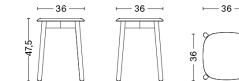

Dimensions W51,5 x D52,5 x H79 cm

Seat height 47,5, Seat depth 46 cm

SOFT EDGE 32 BAR STOOL / HIGH

Base solid oak

Seat moulded oak veneer
/ with standard glider

Optional carpet glider, felt glider, soft felt glider

Dimensions W39 x D39 x H75 cm

Seat height 75, Seat depth 36 cm

Footrest height 29 cm

SOFT EDGE 32 BAR STOOL / LOW

Base solid oak

Seat moulded oak veneer
/ with standard glider

Optional carpet glider, felt glider, soft felt glider

Dimensions W37,5 x D37,5 x H65 cm

Seat height 65, Seat depth 36 cm

Footrest height 19 cm

SOFT EDGE 72 STOOL

Base solid oak

Seat moulded oak veneer
/ with standard glider

Optional carpet glider, felt glider, soft felt glider

Dimensions W36 x D36 x H47,5 cm

Seat height 47,5, Seat depth 36 cm

HAY

SOFT EDGE 10, 30 & 70 STEEL

Soft Edge 10 / Black stained oak / Black steel base / Stackable up to 10 pcs.

CPH30 & Soft Edge 10 / Matt lacquered oak / Black steel base