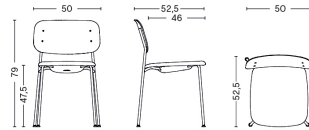

Dimensions W51,5 x D52,5 x H79 cm

Seat height 47,5, Seat depth 46 cm

SOFT EDGE 32 BAR STOOL / HIGH

Base solid oak

Seat moulded oak veneer
/ with standard glider

Optional carpet glider, felt glider, soft felt glider

Dimensions W39 x D39 x H75 cm

Seat height 75, Seat depth 36 cm

Footrest height 29 cm

SOFT EDGE 32 BAR STOOL / LOW

Base solid oak

Seat moulded oak veneer
/ with standard glider

Optional carpet glider, felt glider, soft felt glider

Dimensions W36 x D36 x H47,5 cm

Seat height 47,5, Seat depth 36 cm

HAY

SOFT EDGE 10, 30 & 70 STEEL

Soft Edge 10 / Black stained oak / Black steel base / Stackable up to 10 pcs.

CPH30 & Soft Edge 10 / Matt lacquered oak / Black steel base

HAY

SOFT EDGE 10, 30 & 70 STEEL

SOFT EDGE 10 CHAIR

Base powder coated steel / chromed steel
Seat & back moulded oak veneer / with standard glider
Optional carpet glider, felt glider, soft felt glider
Stackable 10 pcs.
Dimensions W50 x D52,5 x H79 cm
 Seat height 47,5, Seat depth 46 cm