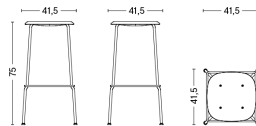

Dimensions W39 x D39 x H75 cm

Seat height 75, Seat depth 36 cm

Footrest height 29 cm

SOFT EDGE 32 BAR STOOL / LOW

Base solid oak

Seat moulded oak veneer
/ with standard glider

Optional carpet glider, felt glider, soft felt glider

HAY

SOFT EDGE 10, 30 & 70 STEEL

SOFT EDGE 10 CHAIR

Base powder coated steel / chromed steel
Seat & back moulded oak veneer / with standard glider
Optional carpet glider, felt glider, soft felt glider
Stackable 10 pcs.
Dimensions W50 x D52,5 x H79 cm
 Seat height 47,5, Seat depth 46 cm

SOFT EDGE 10 CHAIR, UPHOLSTERY

Base powder coated steel / chromed steel
Seat & back moulded oak veneer with seat upholstery / with standard glider
Optional carpet glider, felt glider, soft felt glider
Stackable 6 pcs.
Dimensions W50 x D52,5 x H79 cm
 Seat height 47,5, Seat depth 46 cm

SOFT EDGE BAR STOOL 30 / HIGH

Base powder coated steel / chromed steel
Seat moulded oak veneer / with standard glider
Optional carpet glider, felt glider, soft felt glider
Dimensions W41,5 x D41,5 x H75 cm
 Seat height 75, Seat depth 36 cm
 Footrest height 29 cm