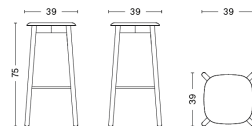

Seat height 47,5, Seat depth 46 cm

SOFT EDGE 12 CHAIR, UPHOLSTERY

Base solid oak

Seat & back moulded oak veneer with
seat upholstery / with standard glider

Optional carpet glider, felt glider, soft felt glider

Dimensions W51,5 x D52,5 x H79 cm

Seat height 47,5, Seat depth 46 cm

SOFT EDGE 32 BAR STOOL / HIGH

Base solid oak

Seat moulded oak veneer
/ with standard glider

Optional carpet glider, felt glider, soft felt glider

Dimensions W39 x D39 x H75 cm

Seat height 75, Seat depth 36 cm

Footrest height 29 cm

SOFT EDGE 32 BAR STOOL / LOW

Base solid oak

Seat moulded oak veneer
/ with standard glider

Optional carpet glider, felt glider, soft felt glider

Dimensions W36 x D36 x H47,5 cm

Seat height 47,5, Seat depth 36 cm

HAY

SOFT EDGE 10, 30 & 70 STEEL

Soft Edge 10 / Black stained oak / Black steel base / Stackable up to 10 pcs.

CPH30 & Soft Edge 10 / Matt lacquered oak / Black steel base