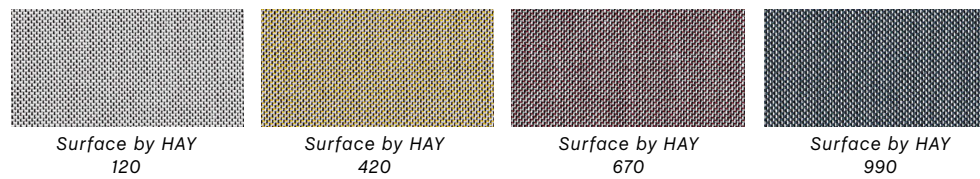

CAN SOFA
3 Seater

Dimensions
L87,5/89,5 x W247 x H40/68/82 cm
Frame
Powder coated steel
Cushions
Foam and feathers

> CAN COLLECTION <

STEEL FRAME

OUTER CANVAS

CUSHIONS

HAY

> CAN COLLECTION <