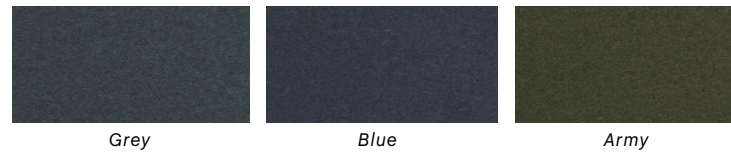

CAN SOFA
3 Seater

Dimensions
L87,5/89,5 x W247 x H40/68/82 cm
Frame
Powder coated steel
Cushions
Foam and feathers

> CAN COLLECTION <

STEEL FRAME

OUTER CANVAS

CUSHIONS

HAY

> CAN COLLECTION <