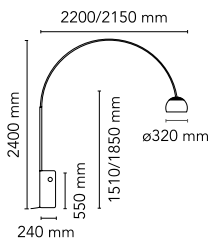

Arco

by Achille & Pier Giacomo Castiglioni , 1962

Floor lamp providing direct light. White Carrara marble base. Satin-finish stainless steel telescopic stem. Pressed, polished and zapon-varnished aluminum swiveling and height-adjustable reflector.

Mounting	Floor
Environment	Indoor
Finish	Marble
Weight	63.8 Kg
Light sources available	1 x LED E27 8W 2700K 560lm - RF25569
Emergency	Without
Switching	on/off switch
Voltage	220-240V
Power	MAX 100W
Battery	No
Supply included	Yes
Cord Length	2700 mm
Materials	Aluminum, Marble, Stainless steel
Colors	 F0300000 - Marble