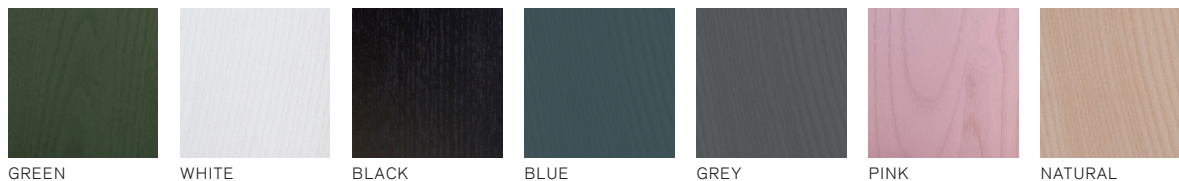

OAK

NATURAL

NON REMOVABLE UPHOLSTERY

KVADRAT GRAVEL

WHITE/ GREEN 139  
 WHITE/ GREY 149  
 GREY/ BLUE 179

**OSSO COUNTER STOOL**

design by **RONAN & ERWAN BOUROULLEC**

**TECHNICAL INFORMATION**

**FINISHINGS**

**ASH**

**OAK**

**NON REMOVABLE UPHOLSTERY**

**KVADRAT GRAVEL**