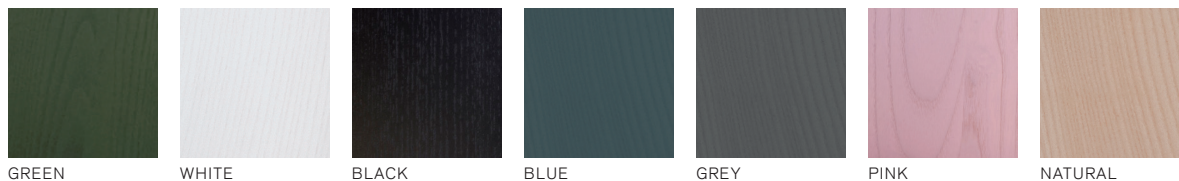

FINISHINGS

ASH