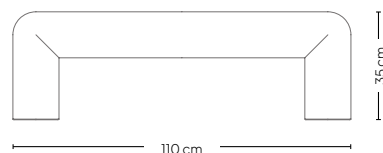

Category
Coffee Tables

Origin
Vietnam

Materials
Aluminium with raw or semi-matt powder coated finish

Variants
Raw
Light Beige

Dimensions
W110 cm / D110 cm / H35 cm

Packaging dimensions
W119 cm / D119 cm / H42 cm

Weight
24 kg

Gross weight
32 kg

Certifications
EN 15372:2023

Care
Please follow the care guide on formarkivet.com/maintenance

FORMARKIVET

Cubio Coffee Table Rectangle 110x80

2024, FORMARKIVET Studio

The Cubio coffee table presents a sophisticated balance of form and function, ideal for larger gatherings. Its elongated design invites conversation and creates an inviting atmosphere in any living room.

Variants
Raw
Light Beige

Dimensions
W110 cm / D 80 cm / H 35 cm

Packaging dimensions
W117,5 cm / D 87,5 cm / H 42 cm

Weight
18 kg

Gross weight
25 kg

Certifications
EN 15372:2023

Care
Please follow the care guide on formarkivet.com/maintenance

Category
Coffee Tables

Origin
Vietnam

Materials
Aluminium with raw or semi-matt powder coated finish

Variants
Raw
Light Beige

Dimensions
W 80 cm / D 80 cm / H 35 cm

Packaging dimensions
W 87,5 cm / D 87,5 cm / H 42 cm