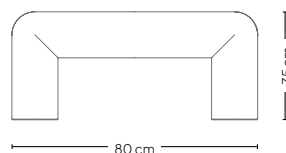

Category
Coffee Tables

Origin
Vietnam

Materials
Aluminium with raw or semi-matt powder coated finish

Variants
Raw
Light Beige

Dimensions
W110 cm / D110 cm / H35 cm

Packaging dimensions
W119 cm / D119 cm / H42 cm

Variants
Raw
Light Beige

Dimensions
W110 cm / D 80 cm / H 35 cm

Packaging dimensions
W117,5 cm / D 87,5 cm / H 42 cm

Weight
18 kg

Gross weight
25 kg

Certifications
EN 15372:2023

Care
Please follow the care guide on formarkivet.com/maintenance

Category
Coffee Tables

Origin
Vietnam

Materials
Aluminium with raw or semi-matt powder coated finish

Variants
Raw
Light Beige

Dimensions
W 80 cm / D 80 cm / H 35 cm

Packaging dimensions
W 87,5 cm / D 87,5 cm / H 42 cm