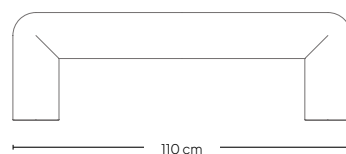

FORMARKIVET

Cubio Coffee Table

2024, FORMARKIVET Studio

FORMARKIVET

Cubio Coffee Table Square 110x110

2024, FORMARKIVET Studio

The Cubio coffee table is a stunning centrepiece that embodies sculptural design and contemporary innovation. Its oversized form captivates attention while providing a generous surface for personal and decorative objects, allowing you to showcase your unique style.

Category
Coffee Tables

Origin
Vietnam

Materials
Aluminium with raw or semi-matt powder coated finish

Variants
Raw
Light Beige

Dimensions
W110 cm / D110 cm / H35 cm

Packaging dimensions
W119 cm / D119 cm / H42 cm

Weight
24 kg

Gross weight
32 kg

Certifications
EN 15372:2023

Care
Please follow the care guide on formarkivet.com/maintenance

FORMARKIVET

Cubio Coffee Table Rectangle 110x80

2024, FORMARKIVET Studio

The Cubio coffee table presents a sophisticated balance of form and function, ideal for larger gatherings. Its elongated design invites conversation and creates an inviting atmosphere in any living room.

Category
Coffee Tables

Origin
Vietnam

Materials
Aluminium with raw or semi-matt powder coated finish

Variants
Raw
Light Beige

Dimensions
W 80 cm / D 80 cm / H 35 cm

Packaging dimensions
W 87,5 cm / D 87,5 cm / H 42 cm