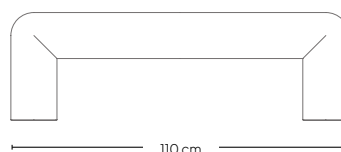

Category
Coffee Tables

Origin
Vietnam

Materials
Aluminium with raw or semi-matt powder coated finish

Variants
Raw
Light Beige

Dimensions
W110 cm / D110 cm / H35 cm

Packaging dimensions
W119 cm / D119 cm / H42 cm

Variants
Raw
Light Beige

Dimensions
W110 cm / D 80 cm / H 35 cm

Packaging dimensions
W117,5 cm / D 87,5 cm / H 42 cm

Weight
18 kg

Gross weight
25 kg

Certifications
EN 15372:2023

Care
Please follow the care guide on formarkivet.com/maintenance

FORMARKIVET

Cubio Coffee Table Square 80x80

2024, FORMARKIVET Studio

A smaller, functional addition to the Cubio collection, this coffee table is perfect for compact living areas or as a complement to larger seating arrangements. With its understated design and solid presence, this table offers a stylish surface for your essentials while showcasing meticulous craftsmanship through its subtle details.

Category
Coffee Tables

Origin
Vietnam

Materials
Aluminium with raw or semi-matt powder coated finish

Variants
Raw
Light Beige

Dimensions
W 80 cm / D 80 cm / H 35 cm

Packaging dimensions
W 87,5 cm / D 87,5 cm / H 42 cm