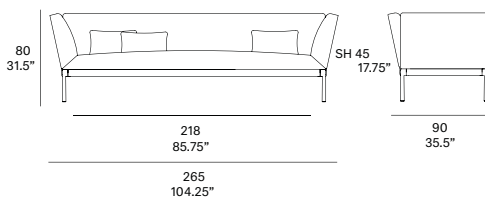

## XL sofa with high armrest / sofá XL brazos altos

Lievore Altherr Molina 2016

C467

Sofa with high armrest with structure made of high resistance aluminum profile and legs of injected aluminum, finished with polyester powder. Possibility of customization through a wide variety of technical fabrics completely suitable for outdoor use. Removable upholstered cover. 3 loose cushions 19.75" x 12.5" included.

### Shipment details

Qty	1 sofa (1 box)
Volume	2,40 m3 / 85 ft3
Gross weight	68 kg / 150 lb
Net weight	58 kg / 128 lb
Item dimensions (width x depth x height)	265 x 90 x 80 cm 104.25" x 35.5" x 31.5"
COM (1, 40 - 1,50 m / 54"-59")	upholstered: 8,5 m / 9.3 yd loose cushions: 1,5 m / 1.7 yd