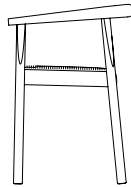

Tokyo - Paper Cord Seat

Tokyo - Paper Cord Seat TOK103
W 60cm D 50cm H 71cm / W 23½" D 19¾" H 28"

Seat height: 46cm / 18"
Seat depth: 40cm / 15¾"
Arm height: 66cm / 26"

Solid wood frame: Ash / Black Ash / Oak / Walnut / Red Lacquer

**BEN
SEN**

Tokyo Chair with a woven paper cord seat, offering subtle natural comfort that complements its timeless elegance.

A refined synthesis of traditional Danish and Japanese design, the Tokyo Chair combines timeless craftsmanship with contemporary woodworking techniques. This dining chair features exquisite wood detailing and a variety of seat options to complement different interiors.

A continuous ribbon of shaped wood forms its distinctive backrest, seamlessly joined to the legs through traditional mortise-and-tenon construction. The advanced, low-build water-based polyurethane finish enhances the wood's natural open-grain texture—smooth to the touch yet highly durable.