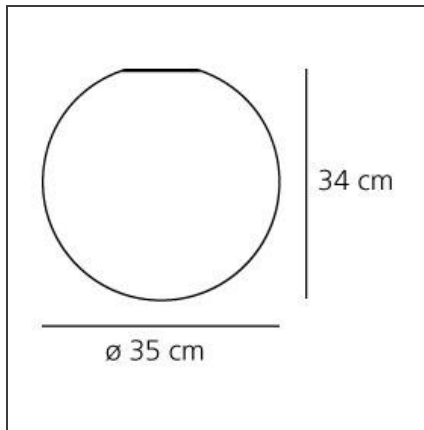

TECHNICAL DRAWINGS

FEATURES

Article Code:	0116010A	Material:	Blown glass,
Colour:	White	Series:	polycarbonate
Installation:	Wall, Ceiling	Design:	Outdoor
		Area contract:	Hospitality
		Emission:	Residential
			Diffused

DIMENSIONS

Height:	cm 34	Impact Resistance:	N.D.
		Glow Wire Test:	850

NOT INCLUDED SOURCES

Category:	HALO	Color temperature (K):	2900K
Number:	1	Class:	A
Watt:	150W		
Lbs:	G95		
Socket:	E27		

ALTERNATIVE SOURCES

Category:	LED
Number:	1
Watt:	21W
Delivered lumens output (lm):	2452lm
Type:	2
Socket:	E27
Class:	A

LUMINAIRE

Watt:	150W	Delivered lumens output (lm):	2870lm
Voltage:	220V-240V	CCT:	2900K
		Dimmer Typology:	-
		Dimmable Typology:	-