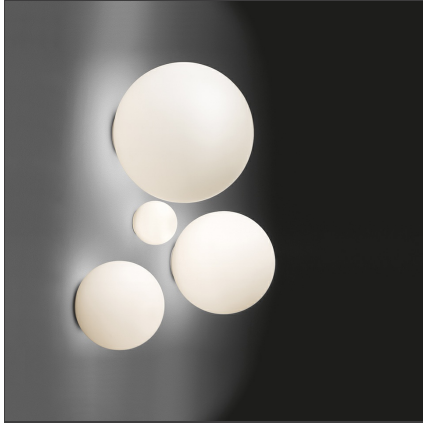

DioscURI parete-soffitto 35

DESIGN BY

Michele De Lucchi

DESCRIPTION

Materials: thermoplastic resin ceiling support; acid-etched blown glass diffuser.

IP65 Dimmerable:

TECHNICAL DRAWINGS

FEATURES

Article Code:	0116010A	Material:	Blown glass,
Colour:	White	Series:	polycarbonate
Installation:	Wall, Ceiling	Design:	Outdoor
		Area contract:	Hospitality
		Emission:	Residential
			Diffused

DIMENSIONS

Height:	cm 34	Impact Resistance:	N.D.
		Glow Wire Test:	850

NOT INCLUDED SOURCES

Category:	HALO	Color temperature (K):	2900K
Number:	1	Class:	A
Watt:	150W		
Lbs:	G95		
Socket:	E27		

ALTERNATIVE SOURCES

Category:	LED
Number:	1
Watt:	21W
Delivered lumens output (lm):	2452lm
Type:	2
Socket:	E27
Class:	A